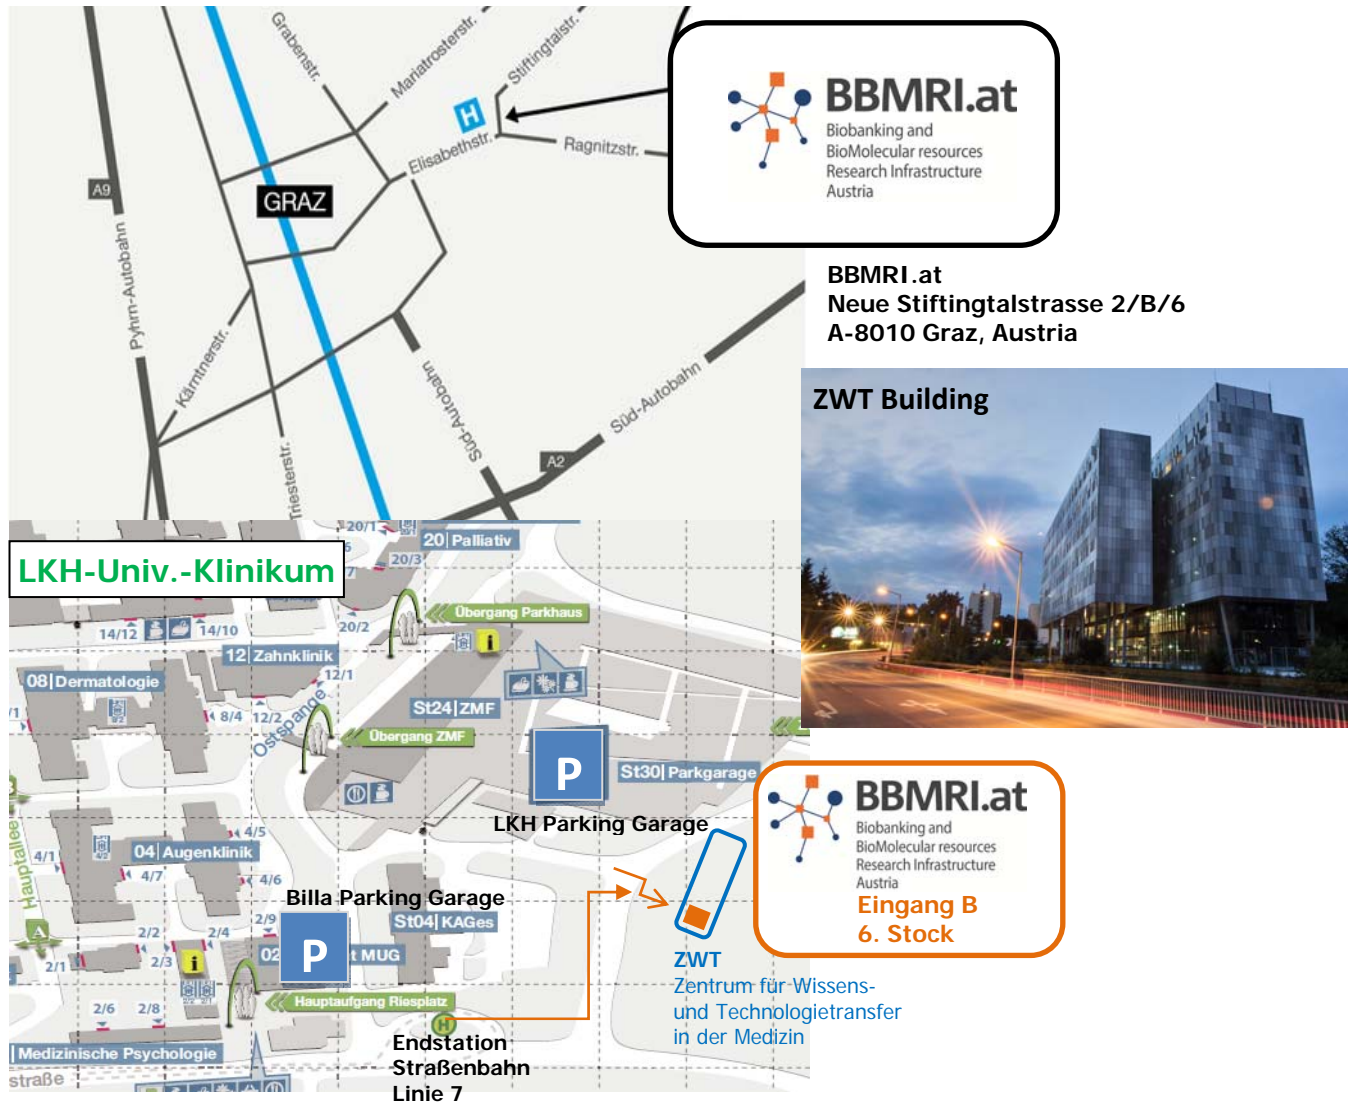

How to find us:

By plane:

From the Airport Graz

- **take a taxi** (25 min, around €25) to the Medical University of Graz (Neue Stiftingtalstrasse 2). Taxis are right outside the passenger terminal of the airport. If no taxi is available, ask the ground personnel for help or call a taxi provider directly (+43 316 878 or +43 316 889).
- **Alternatively take the train** to Graz central station ("Graz Hauptbahnhof"). The train station is located 5-10 minutes walk from the passenger terminal. Tickets for the train have to be bought prior to the ride at the ticket machine (single ticket € 2,10). Take train no. S5 (direction "Graz Hauptbahnhof") and get off at the central station. Change to tram no. 7 (direction Graz St. Leonhard/LKH-Univ.-Klinikum). The ride takes approx. 20 minutes. Tickets can be bought at the ticket machine within the tram (in the middle wagon). Credit and debit cards are accepted (€ 2,10 single ticket). Get off at the final stop. To walk to the BBMRI.at office cross the bus/tram terminal and follow the road "Riesstrasse", then turn left into the road "Neue Stiftingtalstrasse". You will now see the building ZWT. Follow the road "Neue Stiftingtalstrasse" and cross the streets near the ZWT building at the crosswalks.

By train:

From Graz central station (“Graz Hauptbahnhof”) take tram no. 7 (direction St. Leonhard/LKH-Univ.-Klinikum). The ride takes approx. 20 minutes. Tickets can be bought at the ticket machine within the tram (in the middle wagon). Credit and debit cards are accepted (single ticket € 2,10). Get off at the final stop. To walk to the BBMRI.at office cross the bus/tram terminal and follow the road “Riesstrasse”, then turn left into the road “Neue Stiftingtalstrasse”. You will now see the building ZWT. Follow the road “Neue Stiftingtalstrasse” and cross the streets near the ZWT building at the crosswalks.