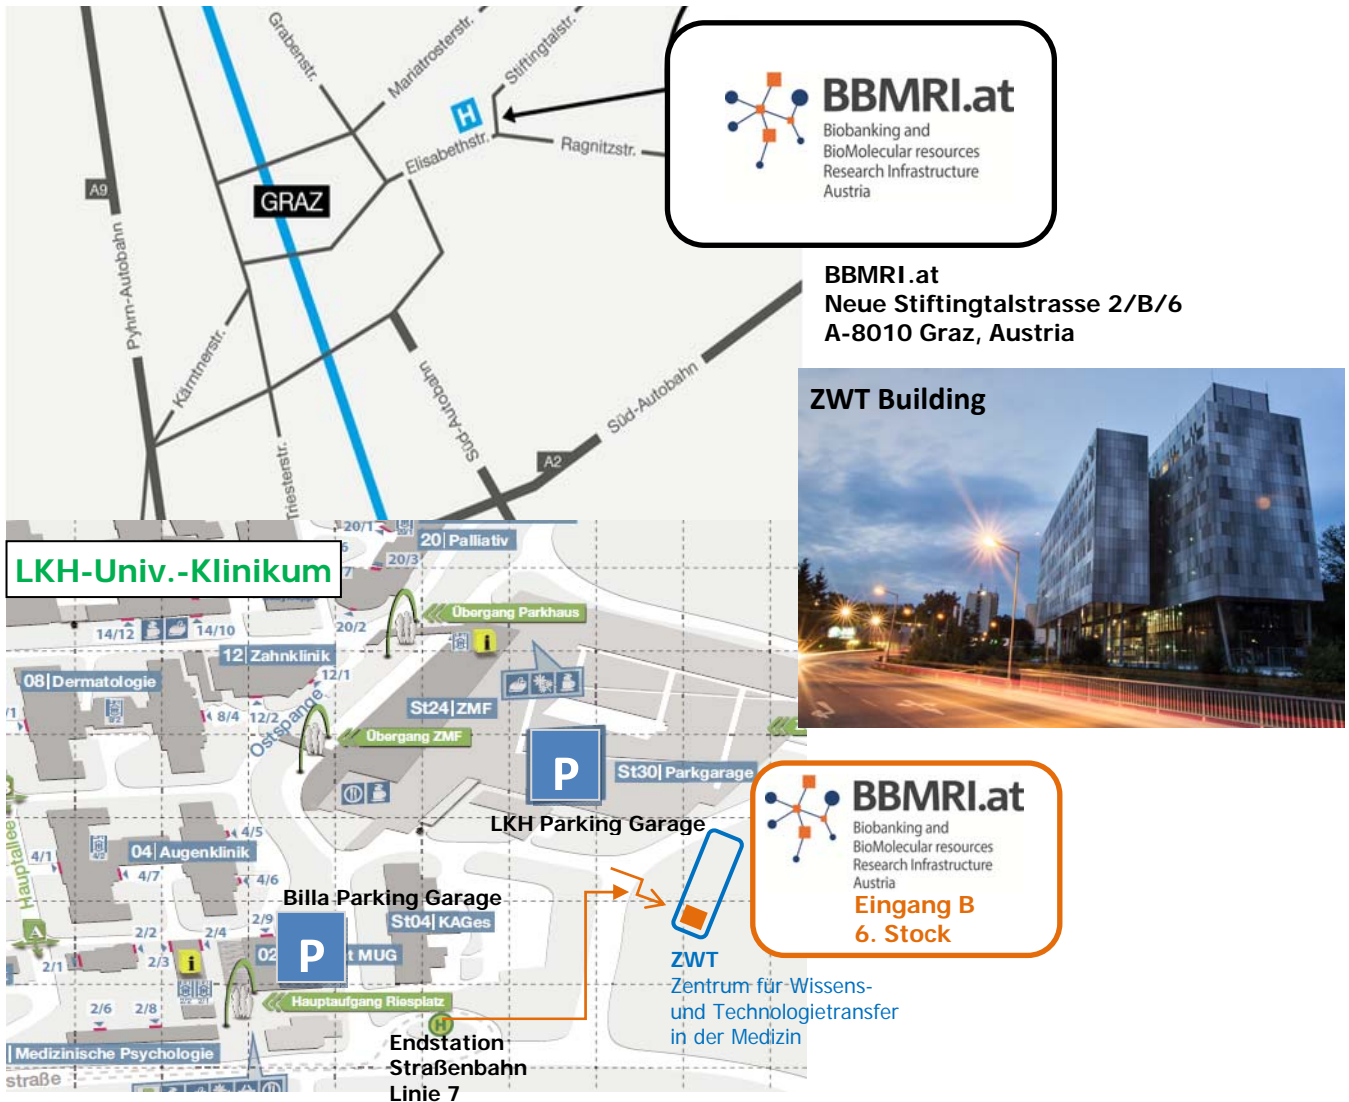

How to find us:

By plane:

From the Airport Graz

- **take a taxi** (25 min, around €25) to the Medical University of Graz (Neue Stiftingtalstrasse 2). Taxis are right outside the passenger terminal of the airport. If no taxi is available, ask the ground personnel for help or call a taxi provider directly (+43 316 878 or +43 316 889).
- **Alternatively take the train** to Graz central station ("Graz Hauptbahnhof"). The train station is located 5-10 minutes walk from the passenger terminal. Tickets for the train have to be bought prior to the ride at the ticket machine (single ticket € 2,10). Take train no. S5 (direction "Graz Hauptbahnhof") and get off at the central station. Change to tram no. 7 (direction Graz St. Leonhard/LKH-Univ.-Klinikum). The ride takes approx. 20 minutes. Tickets can be bought at the ticket machine within the tram (in the middle wagon). Credit and debit cards are accepted (€ 2,10 single ticket). Get off at the final stop. To walk to the BBMRI.at office cross the bus/tram terminal and follow the road "Riesstrasse", then turn left into the road "Neue Stiftingtalstrasse". You will now see the building ZWT. Follow the road "Neue Stiftingtalstrasse" and cross the streets near the ZWT building at the crosswalks.

By train:

From Graz central station (“Graz Hauptbahnhof”) take tram no. 7 (direction St. Leonhard/LKH-Univ.-Klinikum). The ride takes approx. 20 minutes. Tickets can be bought at the ticket machine within the tram (in the middle wagon). Credit and debit cards are accepted (single ticket € 2,10). Get off at the final stop. To walk to the BBMRI.at office cross the bus/tram terminal and follow the road “Riesstrasse”, then turn left into the road “Neue Stiftingtalstrasse”. You will now see the building ZWT. Follow the road “Neue Stiftingtalstrasse” and cross the streets near the ZWT building at the crosswalks.